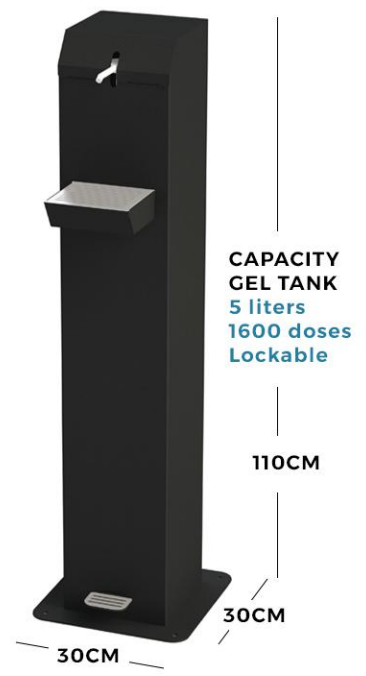

3 years

SCREEN 22"
(48cm diag)

CAPACITY
 GEL TANK
 5 liters
 1600 doses
 Lockable

156CM

REF:DM-MURALE

SCREEN 15"
(35cm diag)

CAPACITY
 GEL TANK
 1 liter
 333 doses
 Lockable

95CM

REF:DM-ECO+

CAPACITY
 GEL TANK
 5 liters
 1600 doses
 Lockable

110CM

DISTRIBUTION GEL DOSE
 CONTACTLESS

€1799 excl.

Financing : €83/month
 Gel 5 liters : €40 excl.

DISTRIBUTION GEL DOSE
 CONTACTLESS

€1399 excl.