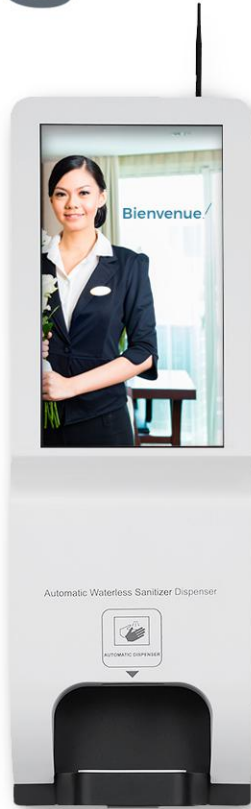

Hydro-alcoholic sanitizer dispensing terminals

by EMISYS

Made in Belgium, the EMISYS dispensers are very elegant and offer a high level finish.

The hydro-alcoholic gel is also made in Belgium.

Available in 3 versions, on totem, wall and without screen, all the terminals dispense the gel doses automatically.

These terminals represent a perfect solution for the health security of your Guests and your collaborators.

RECYCLABLE

CONTACTLESS

Hydro-alcoholic sanitizer dispensing terminals

EMISYS
 PERSONALIZED "AT YOUR IMAGE"